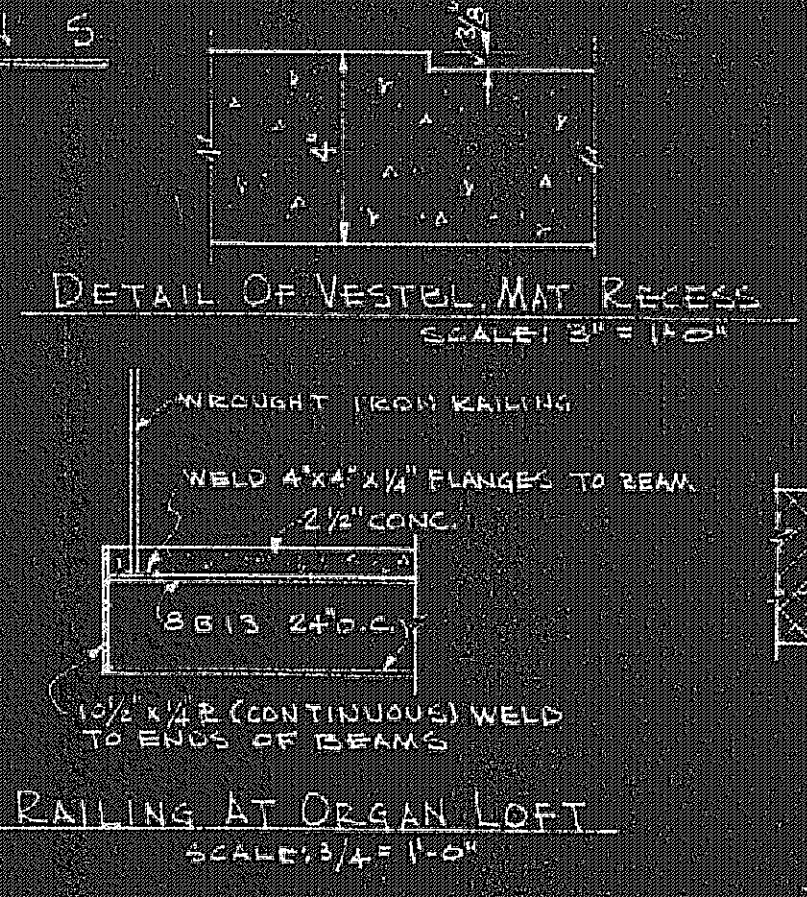

LODGE ROOM ELEVATIONS
SCALE: 1/4" = 1'-0"

REST ROOM ELEVATIONS
SCALE: 1/4" = 1'-0"

NOTE: SEE FLOOR PLANS FOR DIMENSIONS

DETAILS OF FUTURE FOLDING DOOR, R.M. 06