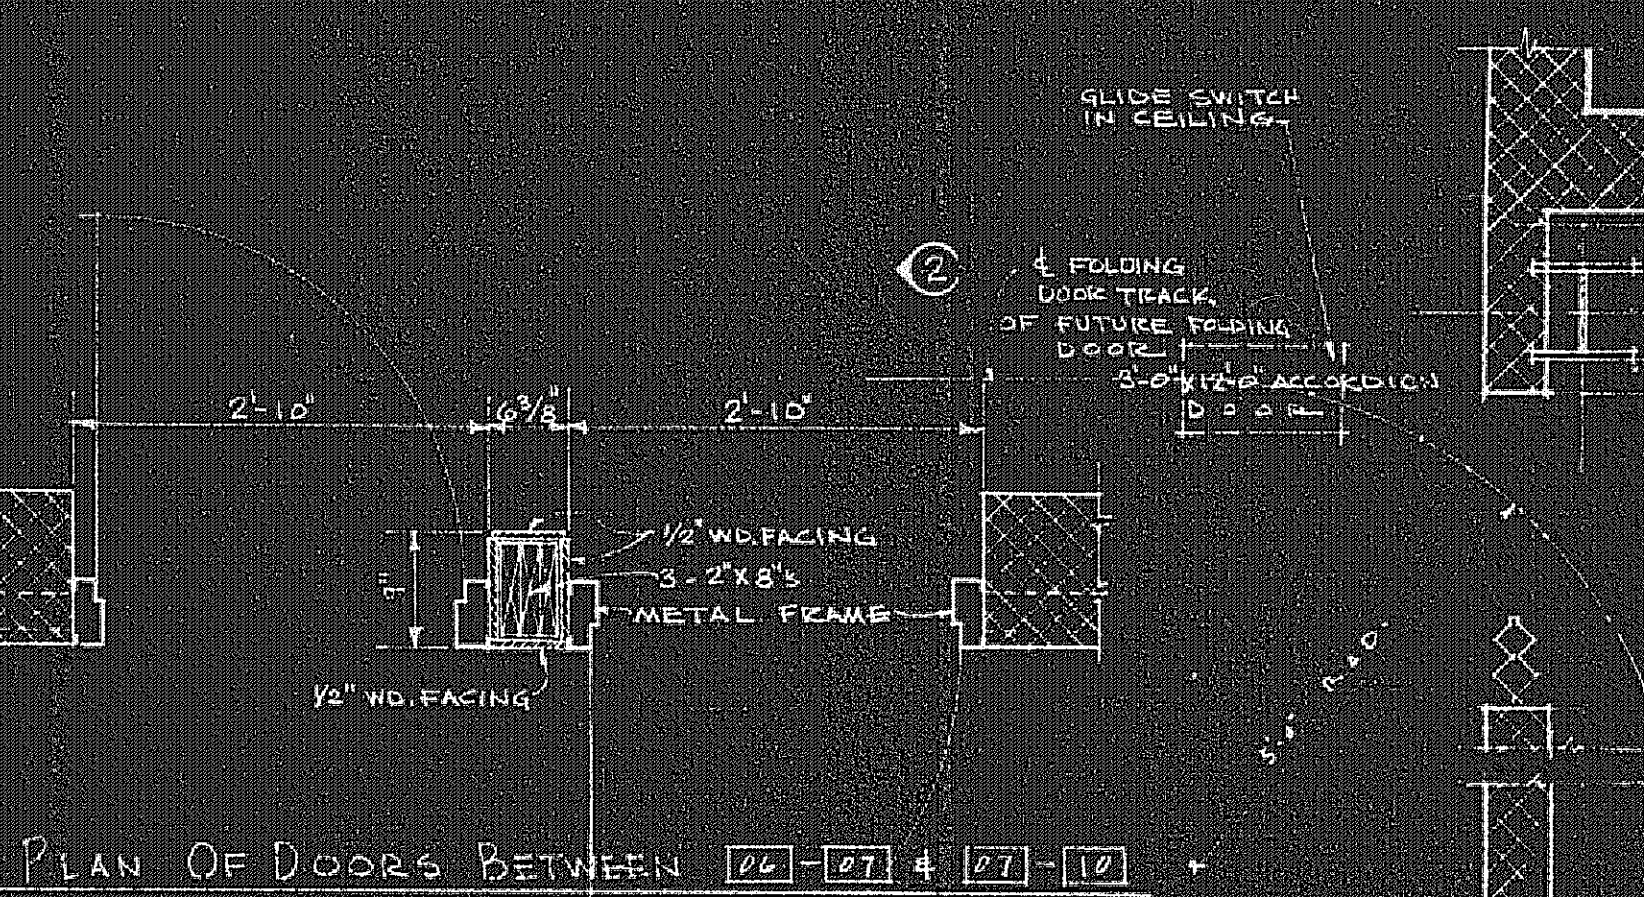

LODGE ROOM ELEVATIONS
SCALE: 1/4" = 1'-0"

REST ROOM ELEVATIONS
SCALE: 1/4" = 1'-0"

NOTE: SEE FLOOR PLANS FOR DIMENSIONS

DETAILS OF FUTURE FOLDING DOOR, R.M. 06