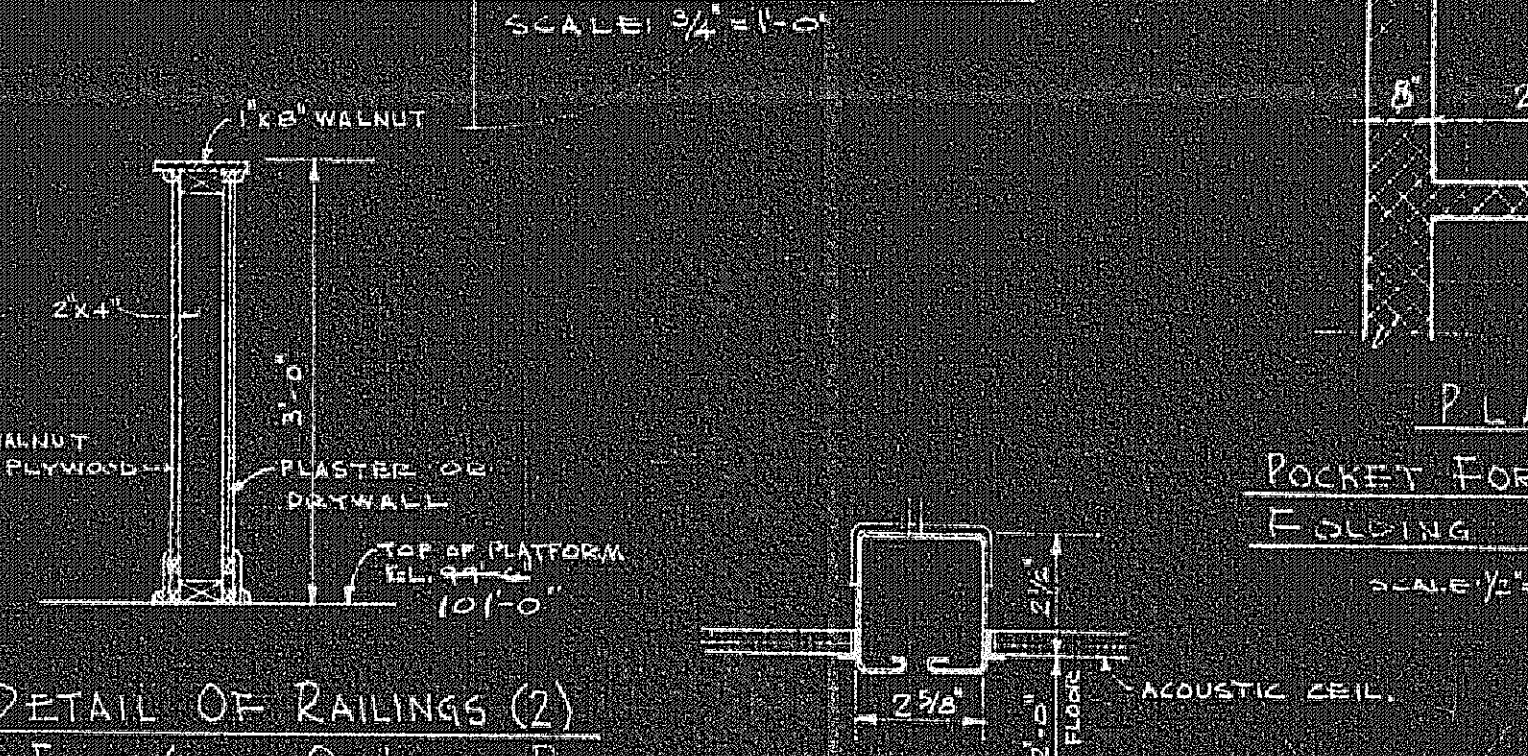

LODGE ROOM ELEVATIONS
SCALE: 1/4" = 1'-0"

REST ROOM ELEVATIONS
SCALE: 1/4" = 1'-0"

NOTE: SEE FLOOR PLANS FOR DIMENSIONS

DETAILS OF FUTURE FOLDING DOOR, R.M. 06